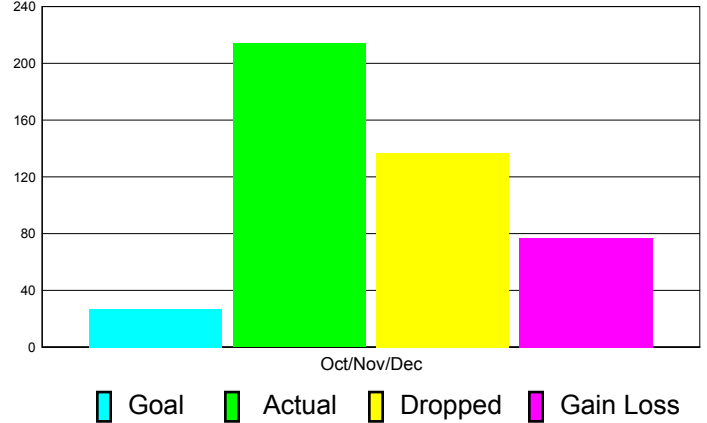

Membership Results 2011-2012

Goal, New, Dropped, Gain/Loss